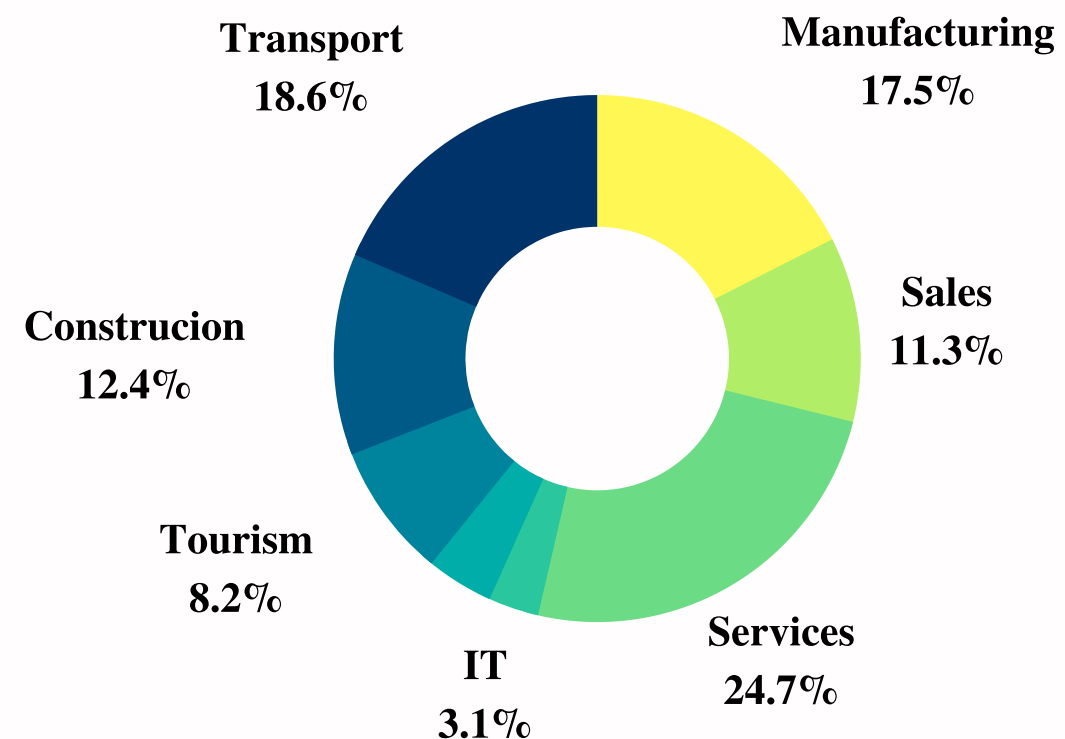

EXPORT CATALOGUE

2021

LITHUANIA

PRESENTED BY:
KLAIPĖDA CHAMBER OF COMMERCE,
INDUSTRY AND CRAFTS (KCCIC)

*EXPORT CATALOGUE OF THE
KCCIC MEMBERS*

ANNUAL REPORT

KLAIPĖDA CHAMBER OF COMMERCE, INDUSTRY AND CRAFTS

The Chambers of Commerce, Industry, and Crafts of Lithuania are **non-state, non-profit self-governing entrepreneurial organizations** that effectively participate in the international system of chambers of industry and commerce.

The Klaipėda Chamber consolidates more than **240 members** among which are the biggest companies of the region and representatives of small and medium-sized businesses.

Members division according to sectors (2020):