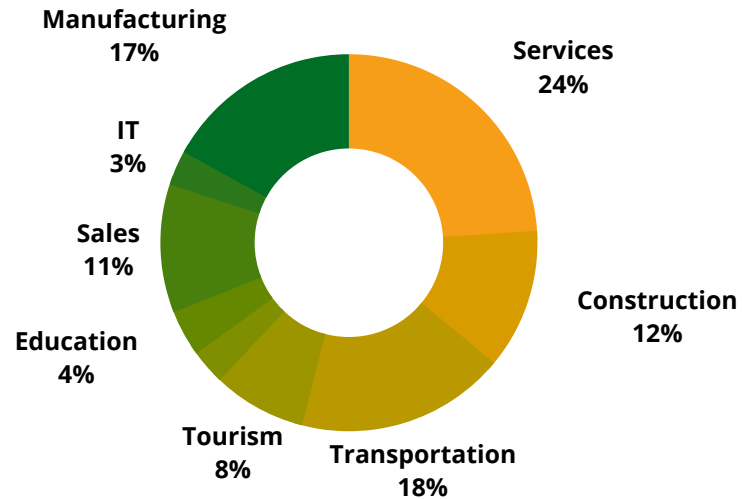

KLAIPĖDA CHAMBER OF COMMERCE, INDUSTRY AND CRAFTS

100 YEARS

The Chambers of Commerce, Industry, and Crafts of Lithuania are **non-state, non-profit self-governing entrepreneurial organizations** that effectively participate in the international system of chambers of industry and commerce. The Chambers of Commerce, Industry, and Crafts operate in five major cities in Lithuania: Vilnius, Kaunas, Klaipėda, Šiauliai, and Panevėžys.

The Klaipėda Chamber consolidates more than **230 members** among which are the biggest companies of the region and representatives of small and medium-sized businesses.

Promoting the export and development of small and medium-sized business, the Chamber takes part in various **international projects and EU programmes**.

KCCIC activities (2018 - 2019):

328

**Business
partner
search**

7

**Business
Missions**

50

**Business
Events**

13

**Signed
cooperation
agreements**

Members division according to sectors (2019):

SERVICES

KCCIC provides the following services:

- Promotes foreign trade;
- Provides information about the business offers received from foreign companies;
- Searches for foreign partners on request;
- Distributes information about the members of the Chamber;
- Administrates and participates in EU and other international projects;
- Makes arrangements for business missions, visits to companies, and meetings with foreign entrepreneurs;
- Organizes seminars, training courses for businessmen, conferences, and presentations;
- Issues Certificates of Origin of Goods;
- Certifies certificates confirming the force-majeure circumstances and the authenticity of international operation documents.