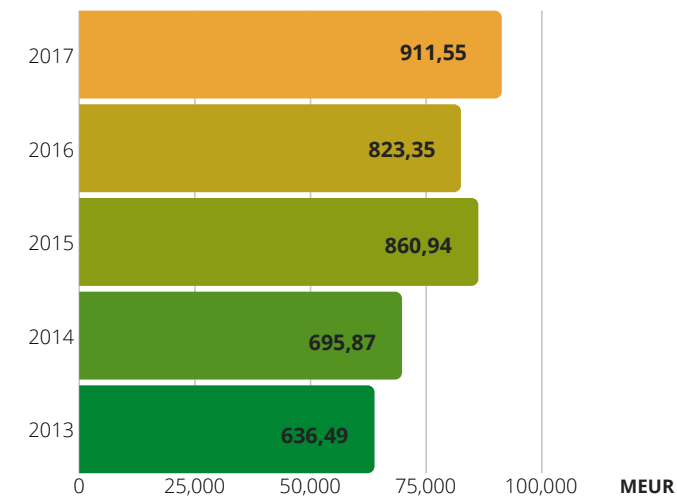

FOREIGN DIRECT INVESTMENTS KLAIPĖDA

Industries:

- Transport and logistics
- Seaport activities
- PET/PVC
- Ship building and repair / construction
- Production (wood, metal, chemical products, etc.)
- Building and constructions
- Services and tourism

Foreign direct investments in Klaipėda (2018):